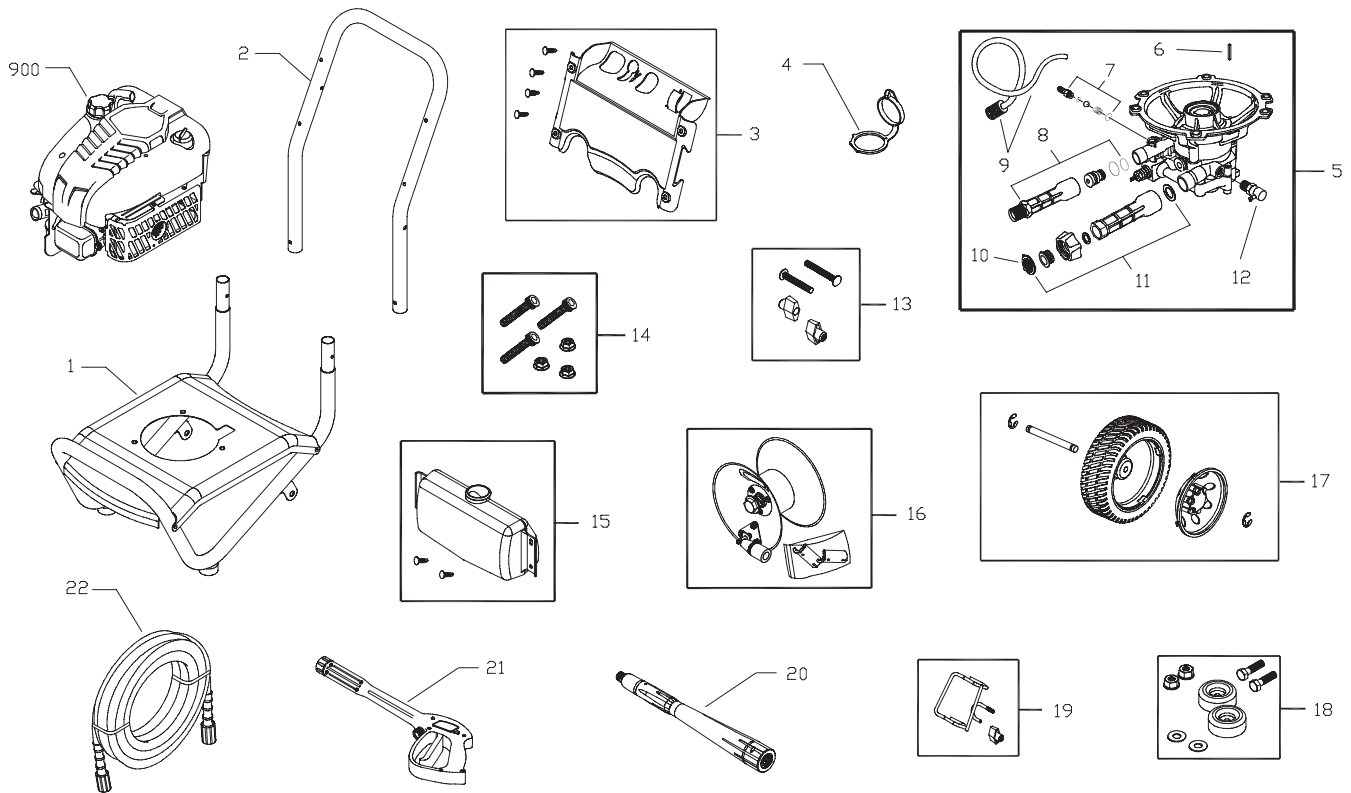

Model No. 020362 (2700 PSI (186.1 BARS) Pressure Washer) Manual No. 205770A Revision - (04/04/2008)

# Exploded View and Parts List — Main Unit

Item	Part #	Description
1	202481GS	BASE, w/Mounts
2	Y199110GS	HANDLE
3	206974GS	ASSY, Billboard w/Decals & Clips
	195964GS	Clip
4	B3222EGS	CAP, Chemical Tank
5	205816GS	ASSY, Pump
6	23139GS	Key
7	190593GS	Kit, Chemical Injection
8	206375GS	Kit, Water Outlet
9	189971GS	KIT, Chemical Hose/Filter
10	B2384GS	Filter, Inlet
11	206374GS	Kit, Water Inlet
12	194298GS	Valve, Thermal Relief
13	B2203GS	KIT, Handle Connector
14	203526GS	KIT, Pump Mounting Hardware
15	205369GS	KIT, Tank, Chemical w/Clips
	192980GS	Valve
16	192648GS	ASSY, Hose Reel
17	202483GS	KIT, Wheel
	201313GS	Axle
	200520GS	Hubcap
	192050GS	E-Ring
18	192310GS	KIT, Vibration Mount

### Items Not Illustrated

205770GS	MANUAL, Operator's
BB3061BGS	OIL BOTTLE
87815GS	GOGGLES
794693	DECAL, Warning
792342	COVER, Static/Label Assy
202712GS	DECAL, Recoil
205762GS	LABEL
194256GS	KIT, Tag Warning